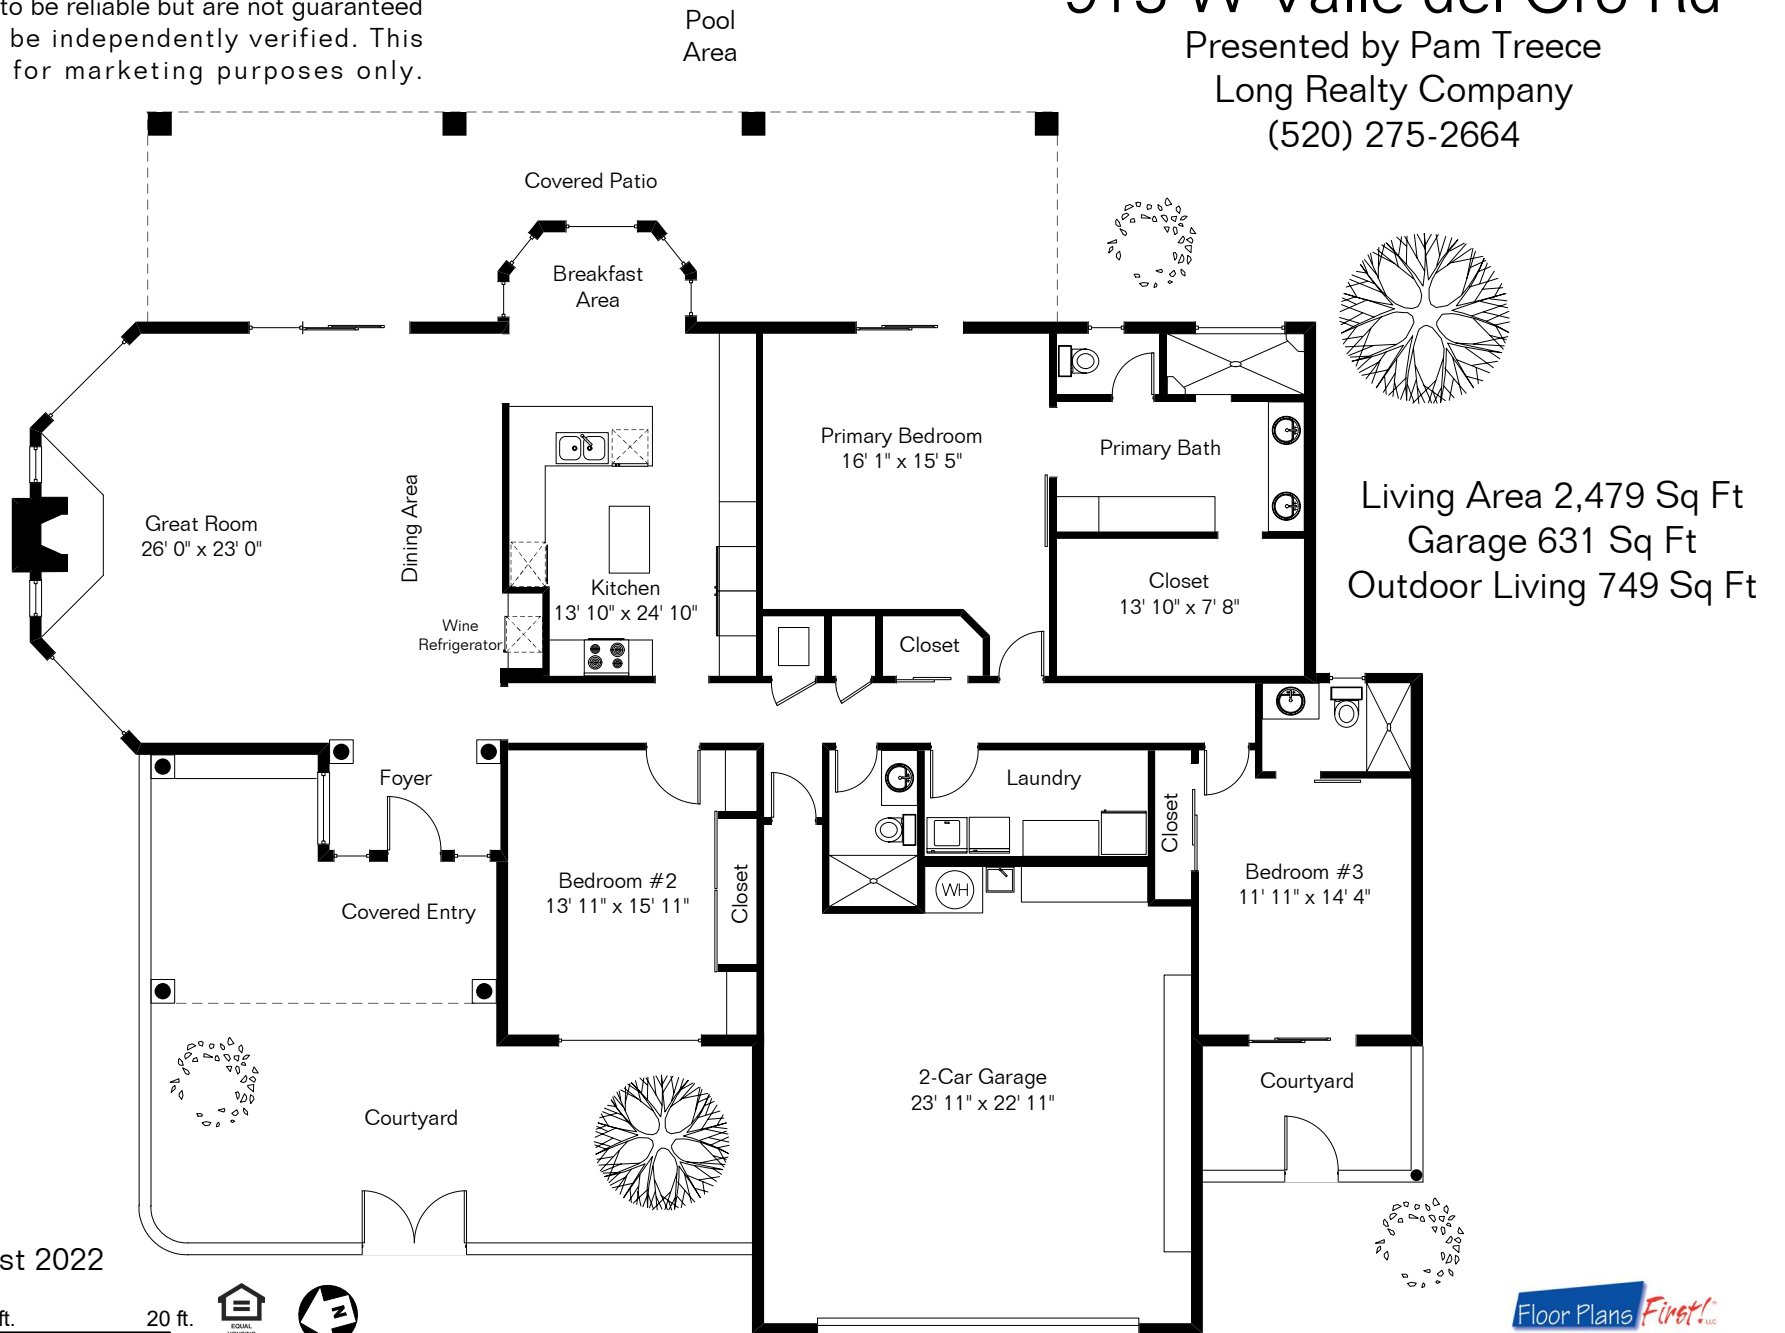

The square footages and room size information are deemed to be reliable but are not guaranteed and should be independently verified. This drawing is for marketing purposes only.

915 W Valle del Oro Rd

Presented by Pam Treece
Long Realty Company
(520) 275-2664

Site Visit August 2022

Copyright 2022 Floor Plans First! LLC
All Rights Reserved.

Floor Plans First!
See the Floor Plan First!

FloorPlansFirst.com
(520) 881-1500